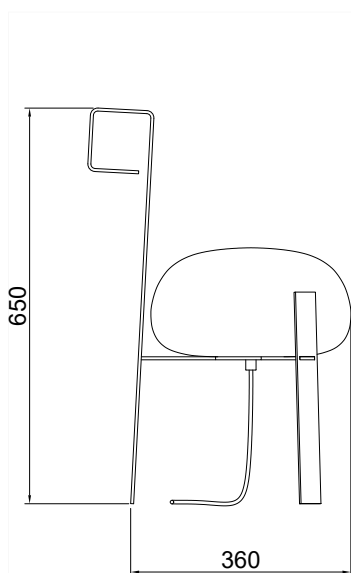

STRUCTURE

Uva nera

Rosa

Champagne

Glass

Peach

Sfumato

Fumé

Mounting	Floor	Dimmable	No (outdoor) - Yes (indoor)	Marking	CE IP54 F
Environment	Outdoor (IP54) or indoor (IP20)	Source	Included	Weight	7kgs
Lampshade	Blown glass		G9 led bulb 2700K 400lm	Cord lenght	5m (outdoor) 3m (indoor)
Frame	Powder coated steel	Voltage	220-250V